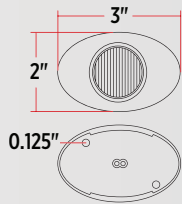

ACCESSORY OPTIONS

WIRE HARNESS (pg. 117)	D Series
------------------------	----------

CASE QTY.
100 PCS

INNER BOX QTY.
20 PCS

WIRING

2 BULLET PLUGS

Assemble with any Double Female Wire Harness.

⚠ WARNING: Cancer and Reproductive Harm - www.p65warnings.ca.gov