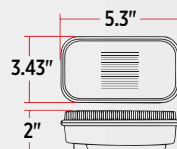

CASE QTY.
5 PCS

INNER BOX QTY.
4 PCS

WIRING

3 PRONG ADAPTER

Assemble with any standard 3 Prong Male Wire Harness.

OVAL HUMP - 18 LEDS GROMMET MOUNT - TURN & MARKER

AMBER TURN & MARKER
TLED-HOBA

TECHNICAL SPECIFICATIONS