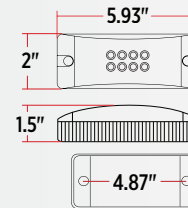

ACCESSORY OPTIONS

WIRE HARNESS (pg. 117)	D Series

WIRING

2 BULLET PLUGS

Assemble with any Double Female Wire Harness.