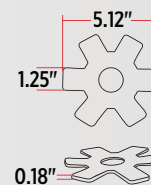

8" STAR - 24 LEDs AUXILIARY

TECHNICAL SPECIFICATIONS

DIODES	24 Diodes
AUXILIARY	TLED-X1A, TLED-X1R, TLED-X1B, TLED-X1G
CURRENT DRAW	140 mA ~ 150 mA
LENS MATERIAL	Polycarbonate
WARRANTY	3 Years
ACCESSORY OPTIONS	
WIRE HARNESS	D Series (pg. 117)

➤ **ALL 8" Star LEDs are designed to fit
15" Donaldson & Vortex Air Cleaners**
Clean surface with water & soap.
Install Star LED with 3M adhesive (Included).

CASE QTY.
50 PCS

WIRING

2 BULLET PLUGS

Assemble with any Double
Female Wire Harness.

5" STAR - 24 LEDs AUXILIARY

TECHNICAL SPECIFICATIONS

DIODES	24 Diodes
AUXILIARY	TLED-X3A, TLED-X3R, TLED-X3B, TLED-X3G
CURRENT DRAW	140 mA ~ 180 mA
LENS MATERIAL	Polycarbonate
WARRANTY	3 Years
ACCESSORY OPTIONS	
WIRE HARNESS	D Series (pg. 117)

➤ **ALL 5" Star LEDs are designed to fit
13" Donaldson & Vortex Air Cleaners**
Clean surface with water & soap.
Install Star LED with 3M adhesive (Included).

CASE QTY.
60 PCS

WIRING

2 BULLET PLUGS

Assemble with any Double
Female Wire Harness.

⚠ WARNING: Cancer and Reproductive Harm - www.p65warnings.ca.gov