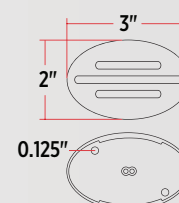

ACCESSORY OPTIONS

WIRE HARNESS (pg. 117)

D Series

CASE QTY.
100 PCS

INNER BOX QTY.
20 PCS

WIRING

2 BULLET PLUGS

Assemble with any Double Female Wire Harness.

⚠ WARNING: Cancer and Reproductive Harm - www.p65warnings.ca.gov