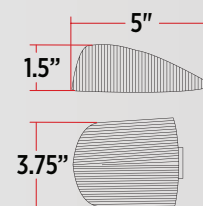

PETERBILT CAB - 19 LEDS WITH HOUSING - MARKER

TECHNICAL SPECIFICATIONS

DOT/SAE	Compliant
DIODES	19 Diodes
MARKER	TLED-PCAB2, TLED-PCABC2
CURRENT DRAW	60 mA
LENS MATERIAL	Polycarbonate
WARRANTY	3 Years

CASE QTY.
20 PCS

INNER BOX QTY.
5 PCS

PETERBILT CAB - 19 LEDS MARKER

TECHNICAL SPECIFICATIONS

DOT/SAE	Compliant
DIODES	19 Diodes
MARKER	TLED-PCAB, TLED-PCABC
CURRENT DRAW	60 mA
LENS MATERIAL	Polycarbonate
WARRANTY	3 Years

CASE QTY.
50 PCS

INNER BOX QTY.
10 PCS

SQUARE CAB - 42 LEDS WITH HOUSING - MARKER

TECHNICAL SPECIFICATIONS

DOT/SAE	Compliant
DIODES	42 Diodes
MARKER	TLED-CAB2, TLED-CABC2
CURRENT DRAW	146 mA
LENS MATERIAL	Polycarbonate
WARRANTY	3 Years

CASE QTY.
20 PCS

INNER BOX QTY.
5 PCS

SQUARE CAB - 42 LEDS MARKER

TECHNICAL SPECIFICATIONS

DOT/SAE	Compliant
DIODES	42 Diodes
MARKER	TLED-CAB, TLED-CABC
CURRENT DRAW	146 mA
LENS MATERIAL	Polycarbonate
WARRANTY	3 Years

CASE QTY.
60 PCS

INNER BOX QTY.
8 PCS