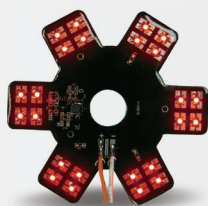

▲
**RED AUXILIARY
TLED-X3R**