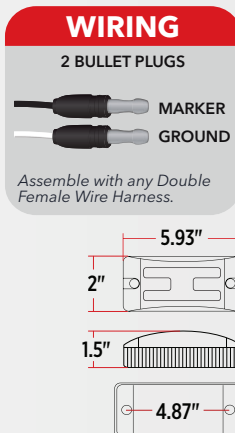

ACCESSORY OPTIONS

WIRE HARNESS	D Series (pg. 117)