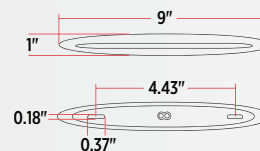

ACCESSORY OPTIONS

WIRE HARNESS (pg. 117)	D Series