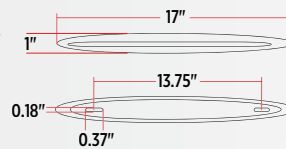

LED LIGHTING

17" SLIM - 24 LEDS MARKER

TECHNICAL SPECIFICATIONS

DIODES	24 Diodes
MARKER	TLED-F17A, TLED-F17CA, TLED-F17R, TLED-F17CR, TLED-F17W
CURRENT DRAW	90 mA
LENS MATERIAL	Polycarbonate
WARRANTY	3 Years

WIRING

3 WIRES

9" SLIM - 14 LEDS MARKER

TECHNICAL SPECIFICATIONS

DIODES	14 Diodes
MARKER	TLED-F9A, TLED-F9CA, TLED-F9R
CURRENT DRAW	60 mA
LENS MATERIAL	Polycarbonate
WARRANTY	3 Years

ACCESSORY OPTIONS

WIRE HARNESS (pg. 117)	D Series

WIRING

2 BULLET PLUGS & TERMINAL

Assemble with any Double Female Wire Harness.