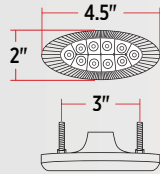

WIRING
2 WIRES & TERMINAL

GROUND
TURN
MARKER