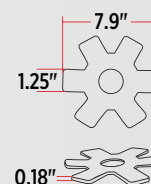

8" STAR - 24 LEDs AUXILIARY

TECHNICAL SPECIFICATIONS

DIODES	24 Diodes
AUXILIARY	TLED-X1A, TLED-X1R, TLED-X1B, TLED-X1G
CURRENT DRAW	140 mA ~ 150 mA
LENS MATERIAL	Polycarbonate
WARRANTY	3 Years
ACCESSORY OPTIONS	
WIRE HARNESS	D Series (pg. 117)

➤ **ALL 8" Star LEDs are designed to fit
15" Donaldson & Vortex Air Cleaners**
Clean surface with water & soap.
Install Star LED with 3M adhesive (Included).

CASE QTY.
50 PCS

WIRING

2 BULLET PLUGS

Assemble with any Double
Female Wire Harness.

5" STAR - 24 LEDs AUXILIARY

TECHNICAL SPECIFICATIONS

DIODES	24 Diodes
AUXILIARY	TLED-X3A, TLED-X3R, TLED-X3B, TLED-X3G
CURRENT DRAW	140 mA ~ 180 mA
LENS MATERIAL	Polycarbonate
WARRANTY	3 Years
ACCESSORY OPTIONS	
WIRE HARNESS	D Series (pg. 117)

➤ **ALL 5" Star LEDs are designed to fit
13" Donaldson & Vortex Air Cleaners**
Clean surface with water & soap.
Install Star LED with 3M adhesive (Included).

CASE QTY.
60 PCS

WIRING

2 BULLET PLUGS

Assemble with any Double
Female Wire Harness.

⚠ WARNING: Cancer and Reproductive Harm - www.p65warnings.ca.gov