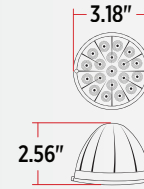

ACCESSORY OPTIONS

WIRE HARNESS (pg. 118)	T-Series

WIRING

3 BULLET PLUGS

- TURN
- GROUND
- MARKER

Assemble with any Triple Female Wire Harness.