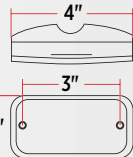

ACCESSORY OPTIONS

WIRE HARNESS	S Series (pg. 117)
--------------	--------------------

CASE QTY.
100 PCS

INNER BOX QTY.
20 PCS

WIRING

1 BULLET PLUG

Assemble with any Single Female Wire Harness.

SQUARE - 32 LEDS GROMMET MOUNT - TURN & MARKER