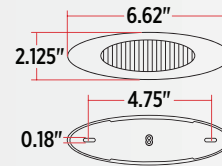

ACCESSORY OPTIONS

WIRE HARNESS (pg. 117)

D Series

CASE QTY.
100 PCS

INNER BOX QTY.
10 PCS

WIRING

2 BULLET PLUGS

Assemble with any Double Female Wire Harness.