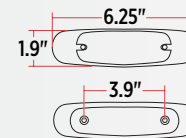

ACCESSORY OPTIONS

WIRE HARNESS (pg. 117)	S Series

WIRING

1 BULLET PLUG & TERMINAL

MARKER
GROUND

Assemble with any Single Female Wire Harness.