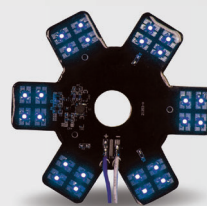

▲
**BLUE AUXILIARY
TLED-X3B**