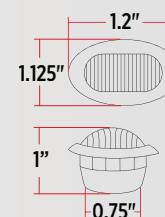

ACCESSORY OPTIONS

WIRE HARNESS (pg. 117-118)	T Series

CASE QTY.
100 PCS

INNER BOX QTY.
20 PCS