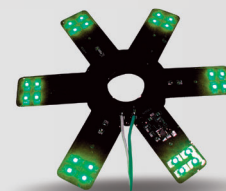

▲
**GREEN AUXILIARY
TLED-X1G**

TECHNICAL SPECIFICATIONS

DIODES	24 Diodes
AUXILIARY	TLED-X1A, TLED-X1R, TLED-X1B, TLED-X1G
CURRENT DRAW	140 mA ~ 150 mA
LENS MATERIAL	Polycarbonate
WARRANTY	3 Years
ACCESSORY OPTIONS	
WIRE HARNESS	D Series (pg. 117)

➤ **ALL 8" Star LEDs are designed to fit
15" Donaldson & Vortex Air Cleaners**
Clean surface with water & soap.
Install Star LED with 3M adhesive (Included).

CASE QTY.
50 PCS