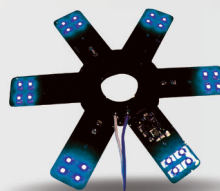

▲
**BLUE AUXILIARY
TLED-X1B**