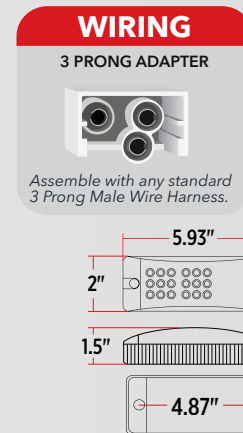

ACCESSORY OPTIONS

WIRE HARNESS	B612, TPIG-3W (pg. 116-118)