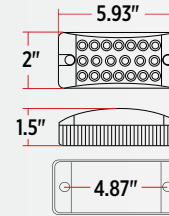

ACCESSORY OPTIONS

WIRE HARNESS (pg. 117)	D Series

WIRING

2 BULLET PLUGS

Assemble with any Double Female Wire Harness.

2" X 6" - 24 LEDS MULTI-DIRECTIONAL - MARKER