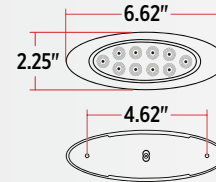

ACCESSORY OPTIONS

WIRE HARNESS (pg. 117)

D Series

CASE QTY.
100 PCS

INNER BOX QTY.
10 PCS