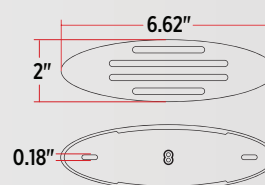

ACCESSORY OPTIONS

WIRE HARNESS (pg. 117)

D Series

CASE QTY.
100 PCS

INNER BOX QTY.
20 PCS