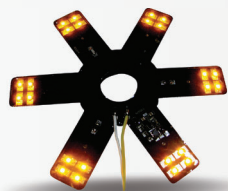

WIRING
2 WIRES & TERMINAL

GROUND
TURN
MARKER

WARNING: Cancer and Reproductive Harm - www.p65warnings.ca.gov

8" STAR - 24 LEDs AUXILIARY

▲
**AMBER AUXILIARY
TLED-X1A**

▲
**RED AUXILIARY
TLED-X1R**

▲
**BLUE AUXILIARY
TLED-X1B**