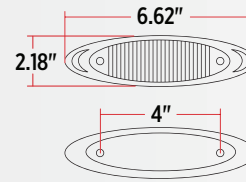

ACCESSORY OPTIONS

WIRE HARNESS (pg. 117)	D Series