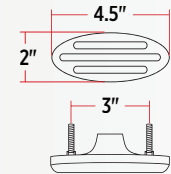

ACCESSORY OPTIONS

WIRE HARNESS	D Series (pg. 117)
--------------	--------------------

WIRING
2 BULLETS & TERMINAL

TURN
MARKER
GROUND

Assemble with any Double Female Wire Harness.

FTL. CAB LIGHT - 20 LEDS MARKER