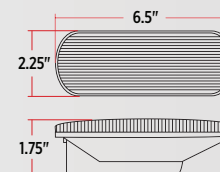

WIRING

3 PRONG ADAPTER

Assemble with any standard
3 Prong Male Wire Harness.

3/4" OVAL - 2 LEDS

GROMMET & BEZEL - MARKER - 3 WIRES