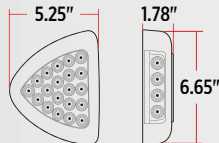

WIRING

3 WIRES

MARKER
TURN
GROUND