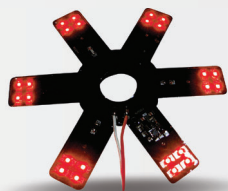

WIRING
2 WIRES & TERMINAL

GROUND
TURN
MARKER

WARNING: Cancer and Reproductive Harm - www.p65warnings.ca.gov

8" STAR - 24 LEDs AUXILIARY

▲
**AMBER AUXILIARY
TLED-X1A**

▲
**RED AUXILIARY
TLED-X1R**

▲
**BLUE AUXILIARY
TLED-X1B**