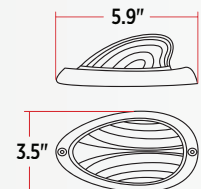

WIRING
2 WIRES & TERMINAL

GROUND
TURN
MARKER