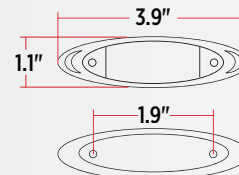

ACCESSORY OPTIONS

WIRE HARNESS (pg. 117)	D Series

WIRING

2 BULLET PLUGS

Assemble with any Double Female Wire Harness.

⚠ WARNING: Cancer and Reproductive Harm - www.p65warnings.ca.gov