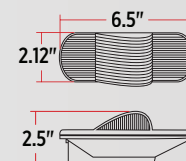

WIRING

3 PRONG ADAPTER

Assemble with any standard 3 Prong Male Wire Harness.