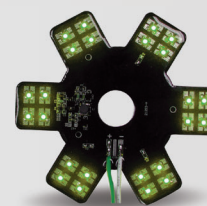

5" STAR - 24 LEDs AUXILIARY

▲
**AMBER AUXILIARY
TLED-X3A**

▲
**RED AUXILIARY
TLED-X3R**

▲
**BLUE AUXILIARY
TLED-X3B**

▲
**GREEN AUXILIARY
TLED-X3G**

TECHNICAL SPECIFICATIONS

DIODES	24 Diodes
AUXILIARY	TLED-X3A, TLED-X3R, TLED-X3B, TLED-X3G
CURRENT DRAW	140 mA ~ 180 mA
LENS MATERIAL	Polycarbonate
WARRANTY	3 Years
ACCESSORY OPTIONS	
WIRE HARNESS	D Series (pg. 117)