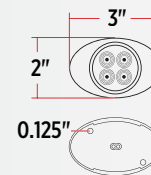

ACCESSORY OPTIONS

WIRE HARNESS (pg. 117)

D Series

CASE QTY.
100 PCS

INNER BOX QTY.
10 PCS

WIRING

2 BULLET PLUGS

Assemble with any Double Female Wire Harness.